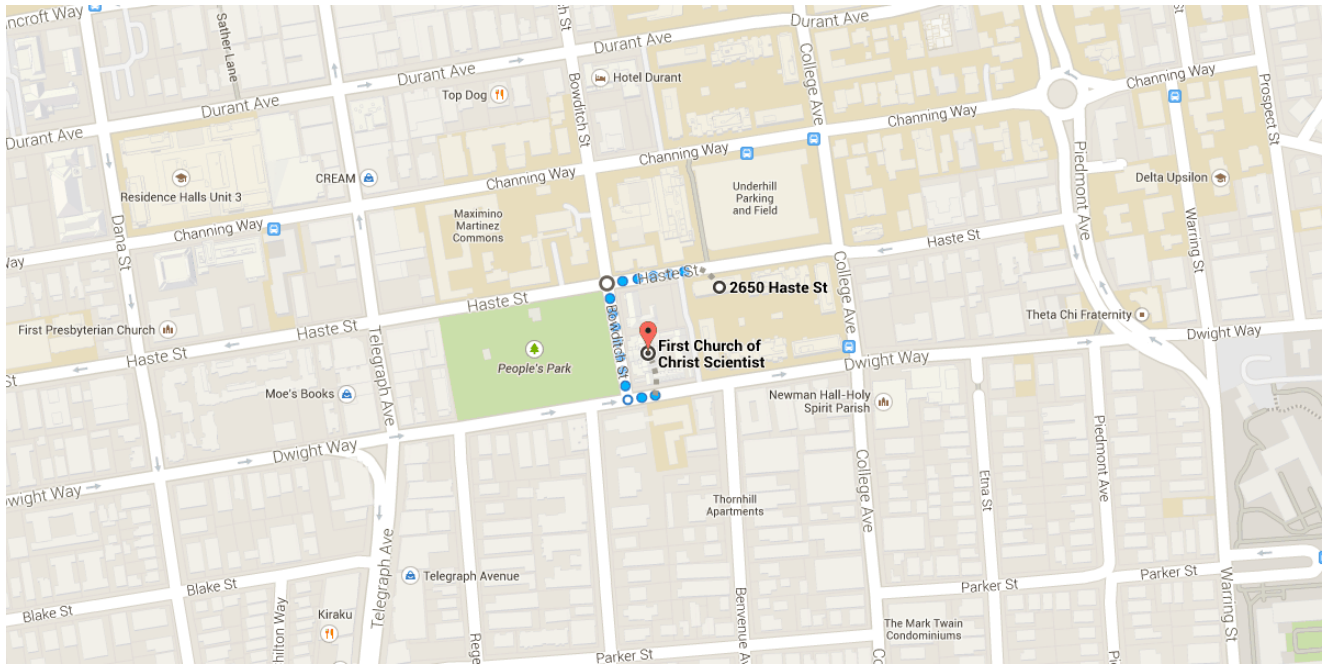

Walk 0.1 mile, 3 min

Directions from 2650 Haste St to First Church of Christ Scientist

○ 2650 Haste St
Berkeley, CA 94720

Use caution - may involve errors or sections not suited for walking

- ↑ 1. Head west on Haste St toward Bowditch St 262 ft
- ↩ 2. Turn left onto Bowditch St 331 ft
- ↩ 3. Turn left onto Dwight Way 79 ft
📘 Destination will be on the left

◎ First Church of Christ Scientist
2619 Dwight Way, Berkeley, CA 94704

These directions are for planning purposes only. You may find that construction projects, traffic, weather, or other events may cause conditions to differ from the map results, and you should plan your route accordingly. You must obey all signs or notices regarding your route.

Map data ©2014 Google